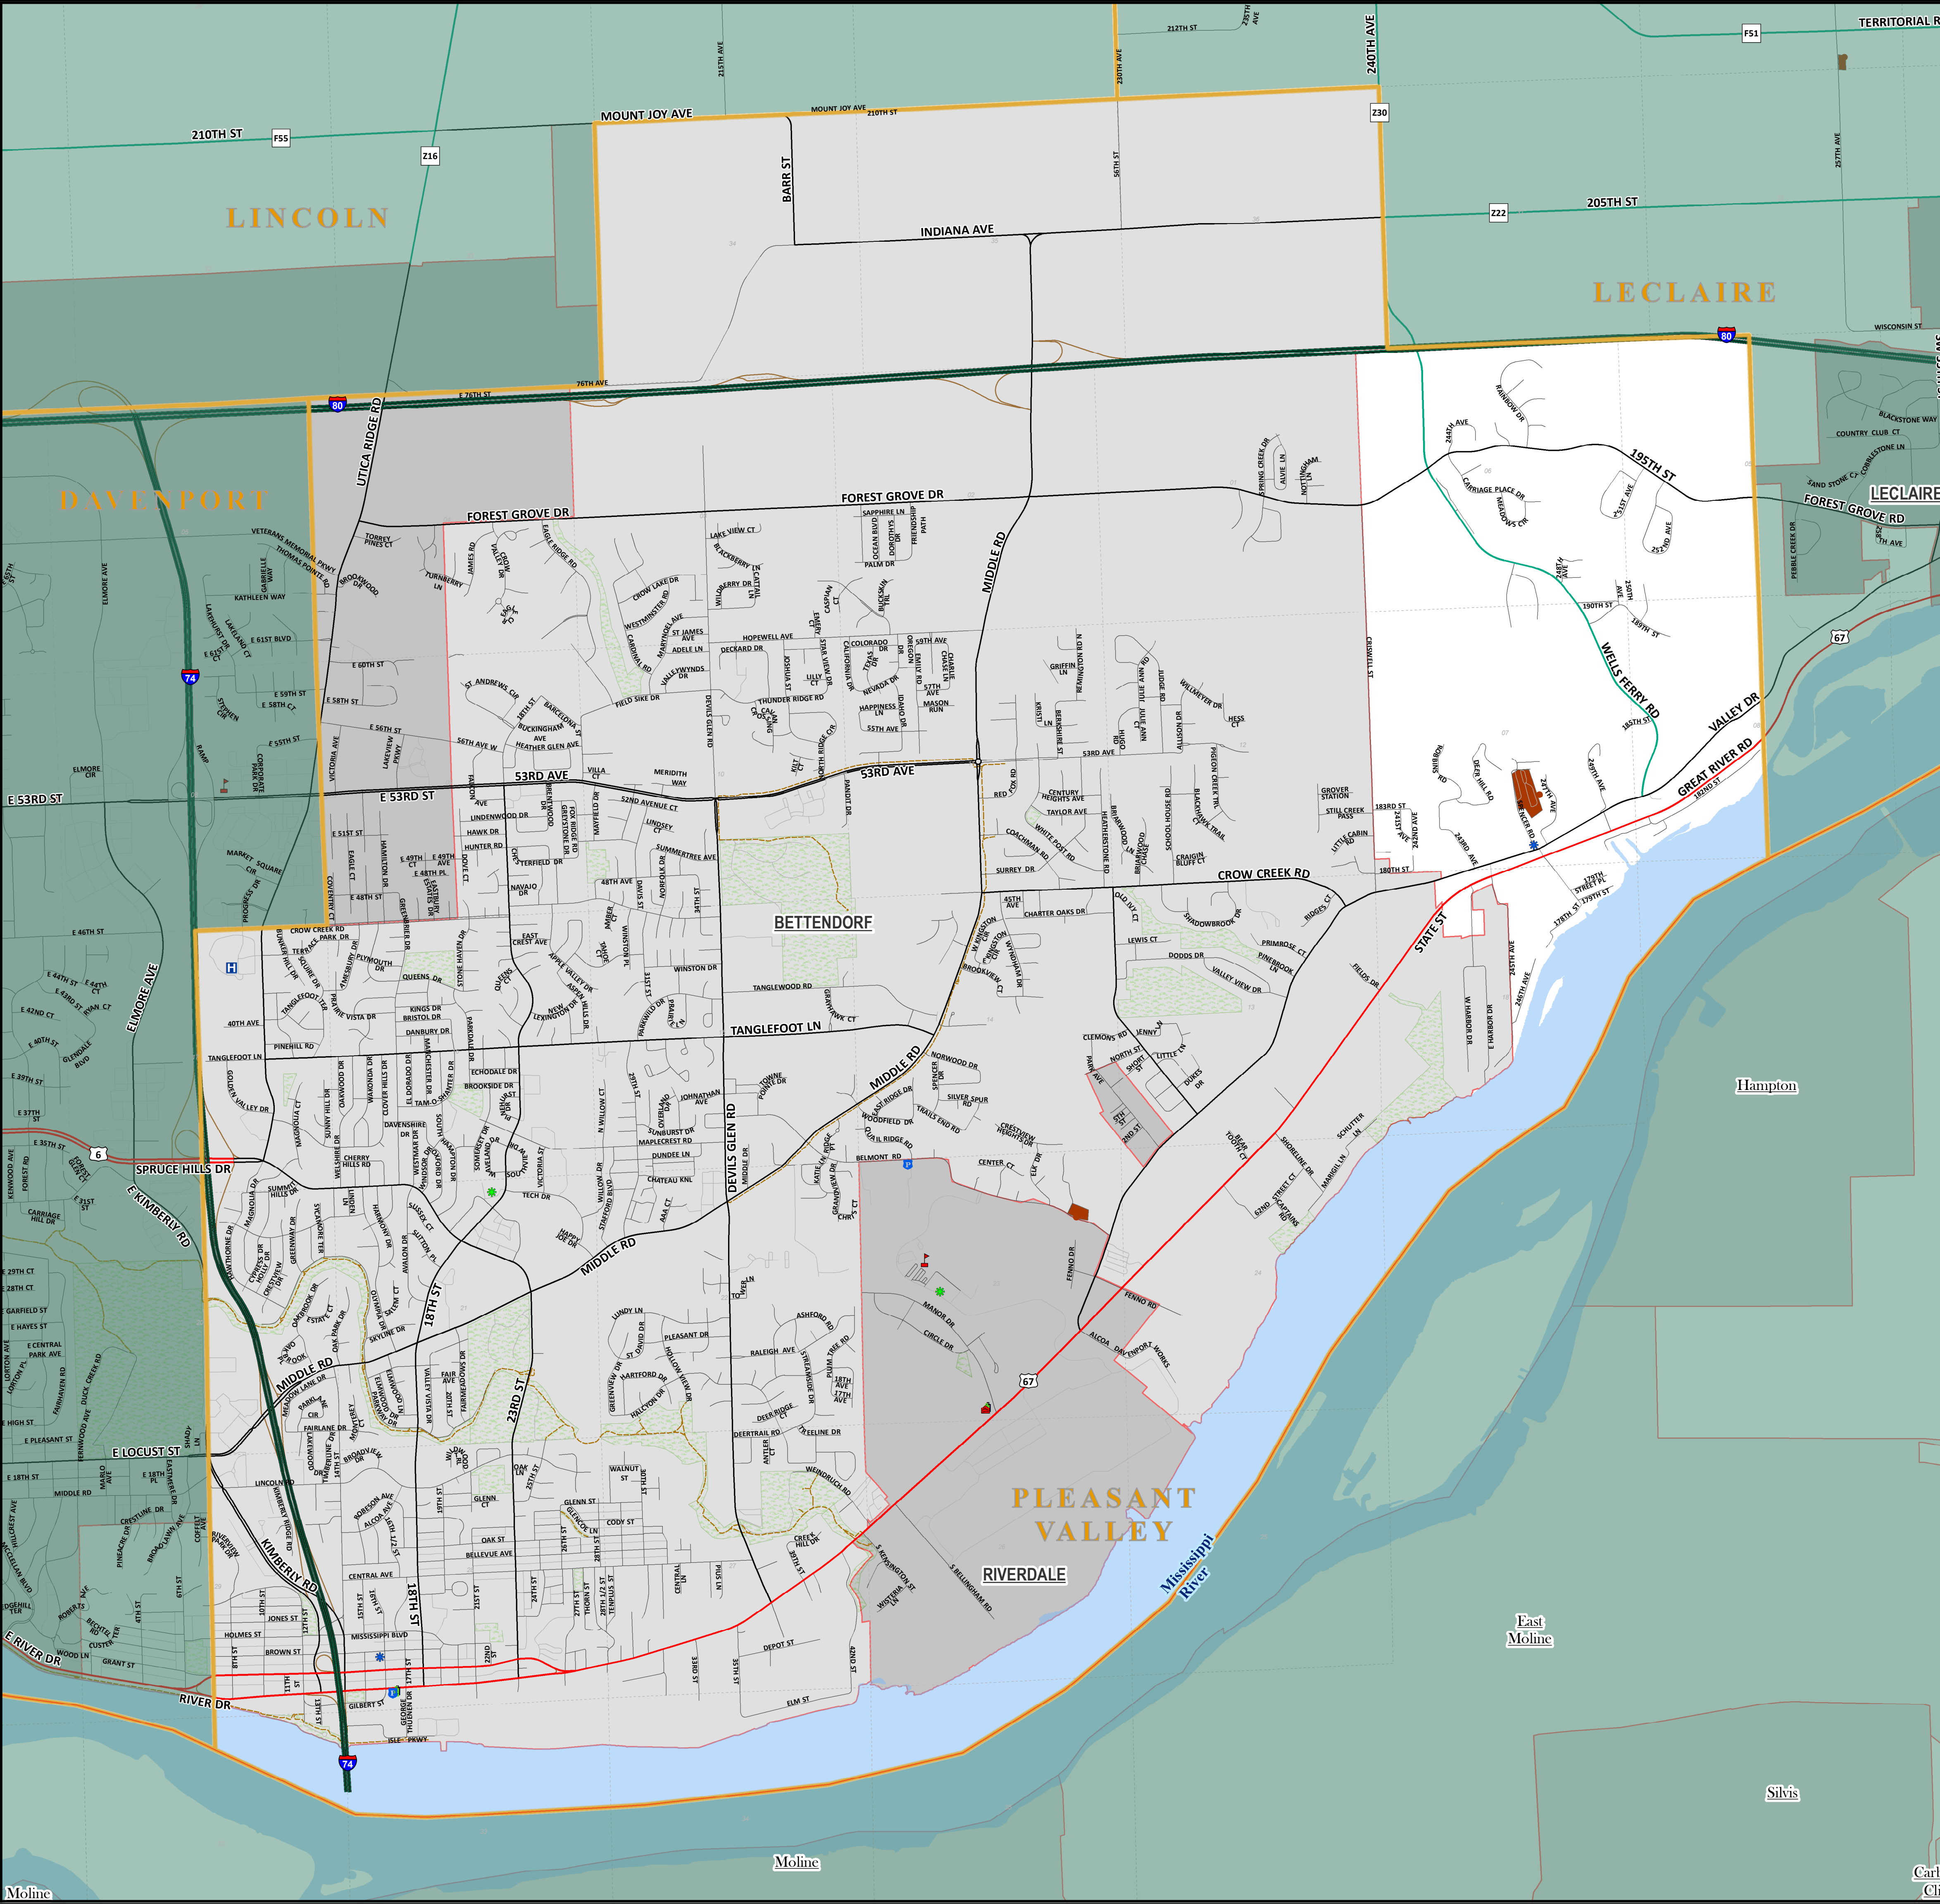

Leclaire Township

Legend

-  Township Boundaries
-  Airport
-  Post Offices
-  Libraries
-  Hospitals
-  Cemeteries
-  Scott
-  Streams
-  Post Secondary Schools
-  Township Boundaries
-  Fire Stations
-  Police Departments
-  City Halls

0 2.5 5 10 15 20 Miles

Princeton Township

Legend

- Township Boundaries
- Airport
- Post Offices
- Libraries
- Hospitals
- Cemeteries
- Scott
- Streams
- Post Secondary Schools
- Township Boundaries
- Fire Stations
- Police Departments
- City Halls

0 2.5 5 10 15 20 Miles

Lincoln Township

Legend

- Township Boundaries
- Airport
- Post Offices
- Libraries
- Hospitals
- Cemeteries
- Scott
- Streams
- Post Secondary Schools
- Township Boundaries
- Fire Stations
- Police Departments
- City Halls