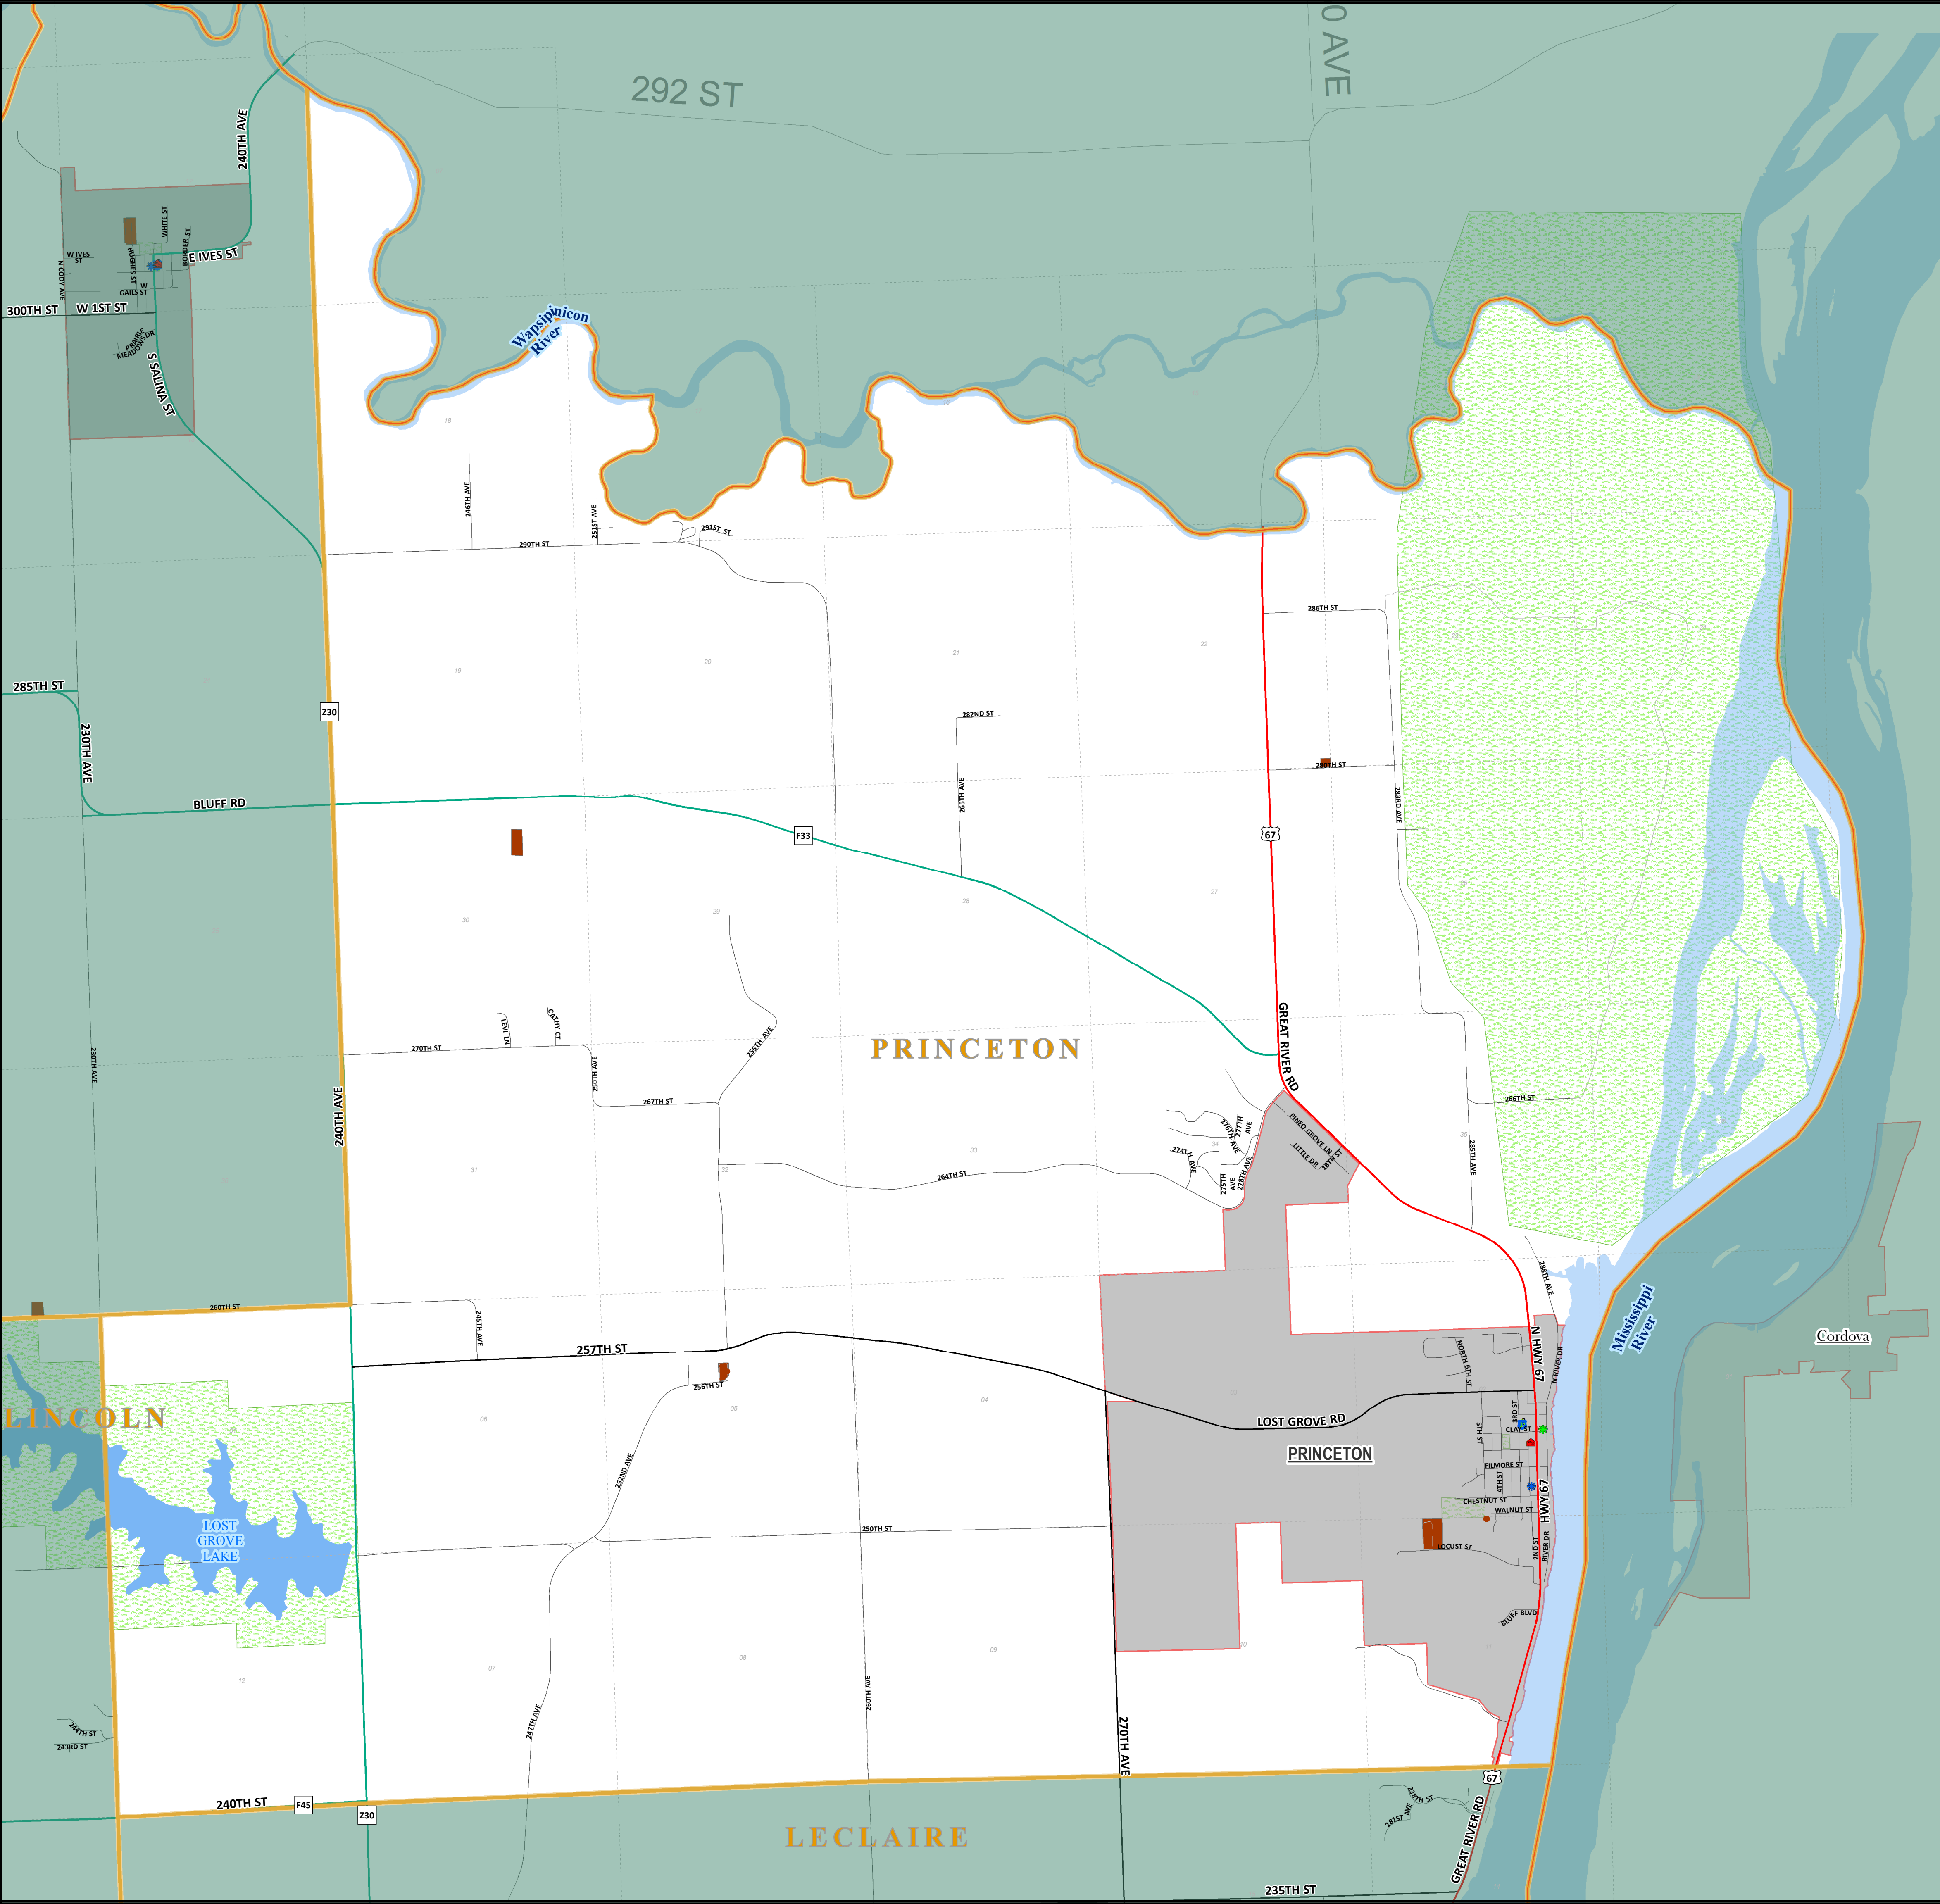

0 2.5 5 10 15 20 Miles

Princeton Township

Legend

- Township Boundaries
- Airport
- Post Offices
- Libraries
- Hospitals
- Cemeteries
- Scott
- Streams
- Post Secondary Schools
- Township Boundaries
- Fire Stations
- Police Departments
- City Halls

0 2.5 5 10 15 20 Miles

Lincoln Township

Legend

- Township Boundaries
- Airport
- Post Offices
- Libraries
- Hospitals
- Cemeteries
- Scott
- Streams
- Post Secondary Schools
- Township Boundaries
- Fire Stations
- Police Departments
- City Halls

WINFIELD

LONG GROVE

SHERIDAN

LINCOLN

PRINCETON

LOST GROVE LAKE

LOST GROVE LAKE

Davenport Township