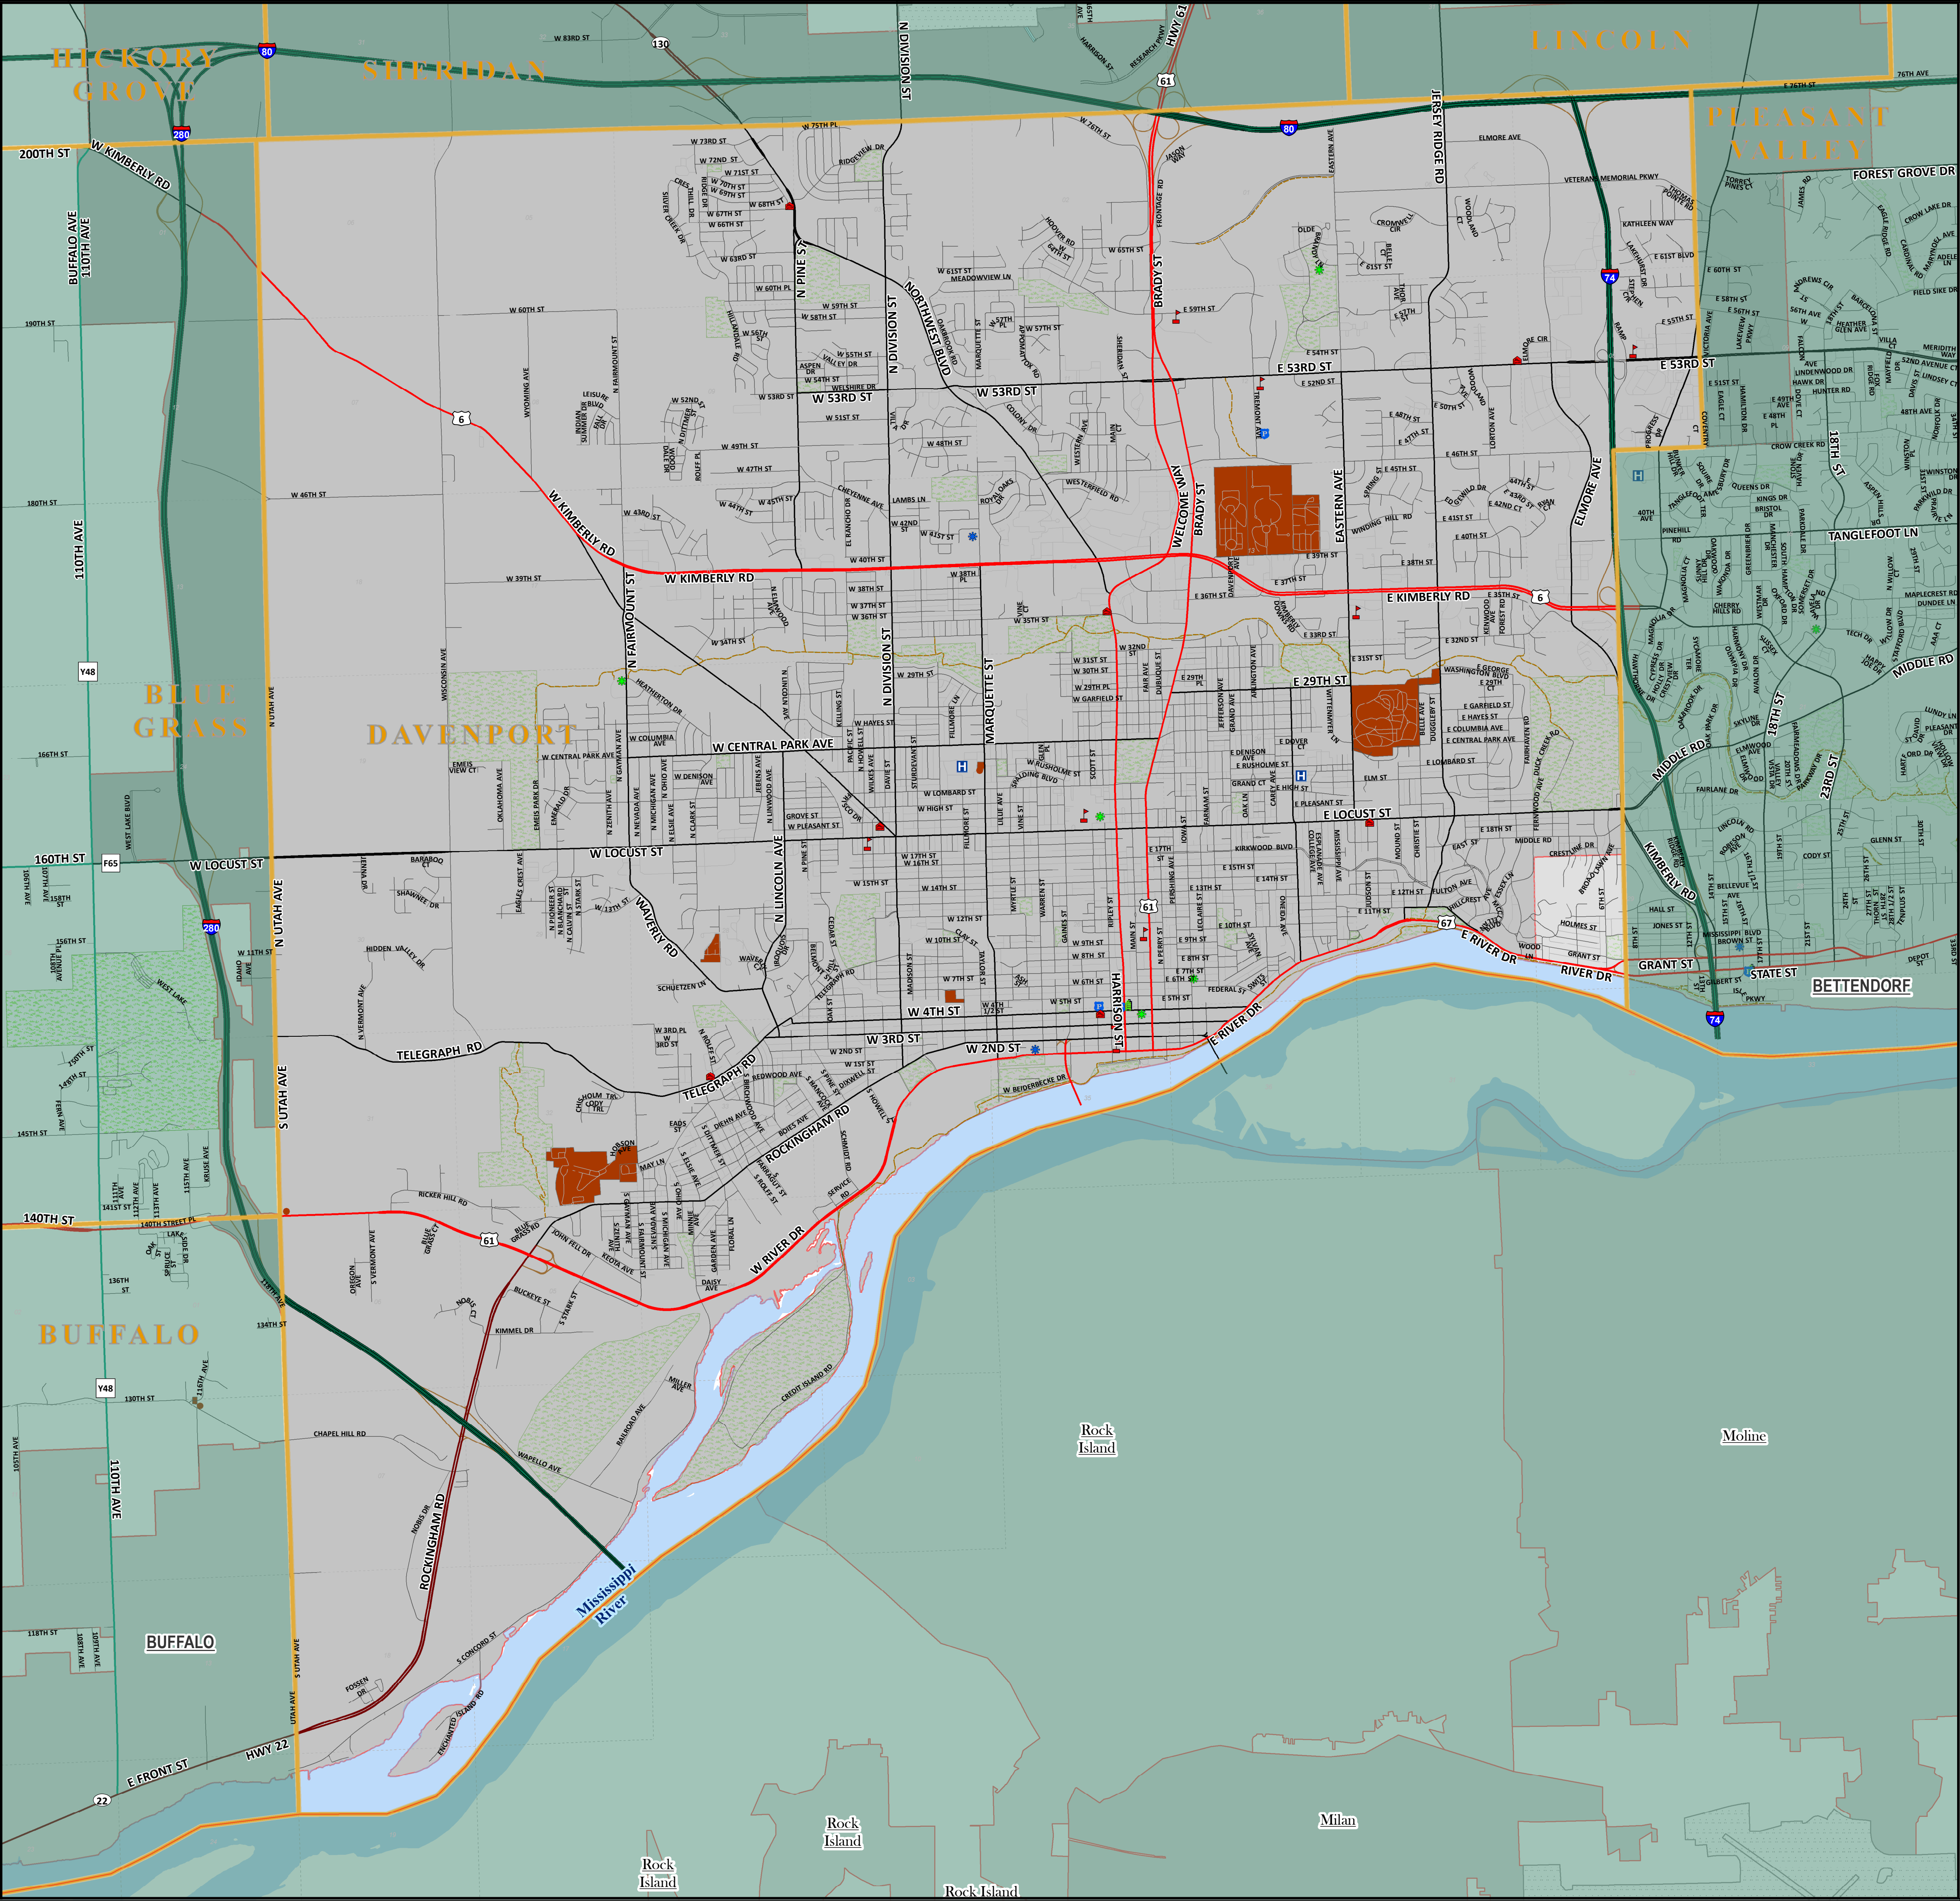

WINFIELD

LONG GROVE

SHERIDAN

LINCOLN

PRINCETON

LOST GROVE LAKE

LOST GROVE LAKE

Davenport Township