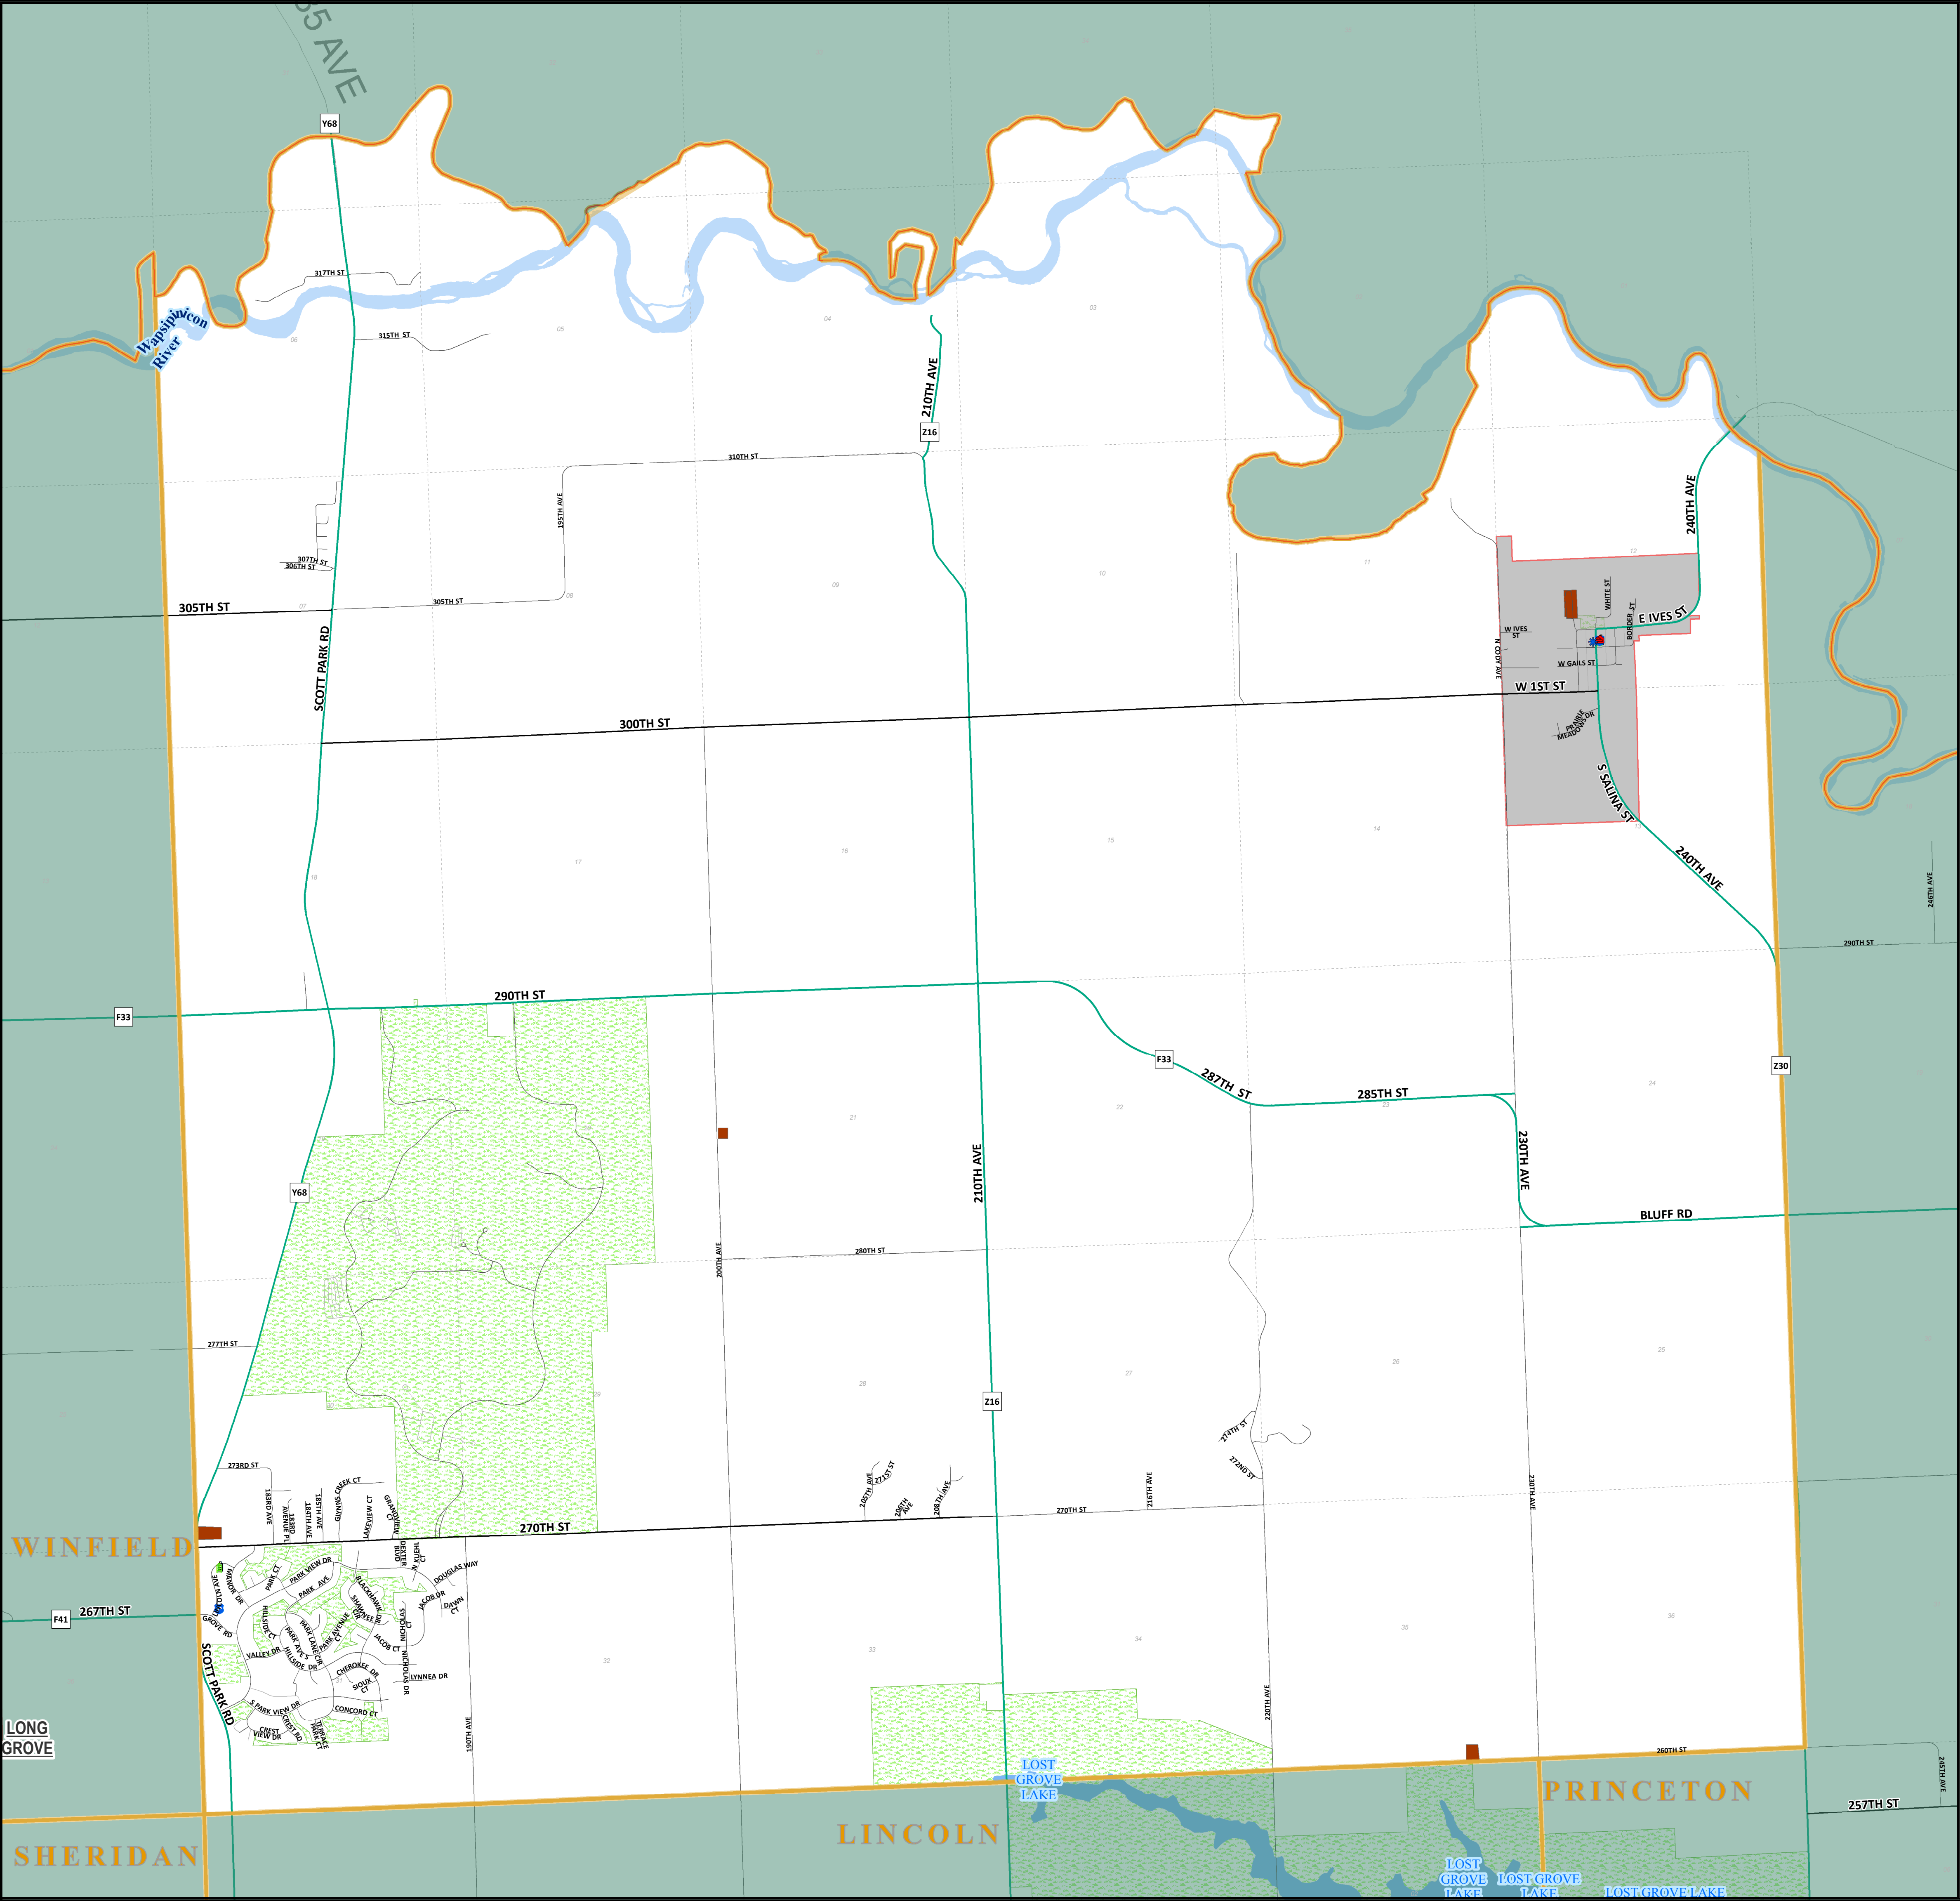

0 2.5 5 10 15 20 Miles

Lincoln Township

Legend

- Township Boundaries
- Airport
- Post Offices
- Libraries
- Hospitals
- Cemeteries
- Scott
- Streams
- Post Secondary Schools
- Township Boundaries
- Fire Stations
- Police Departments
- City Halls

WINFIELD

LONG GROVE

SHERIDAN

LINCOLN

PRINCETON

LOST GROVE LAKE

LOST GROVE LAKE

Davenport Township