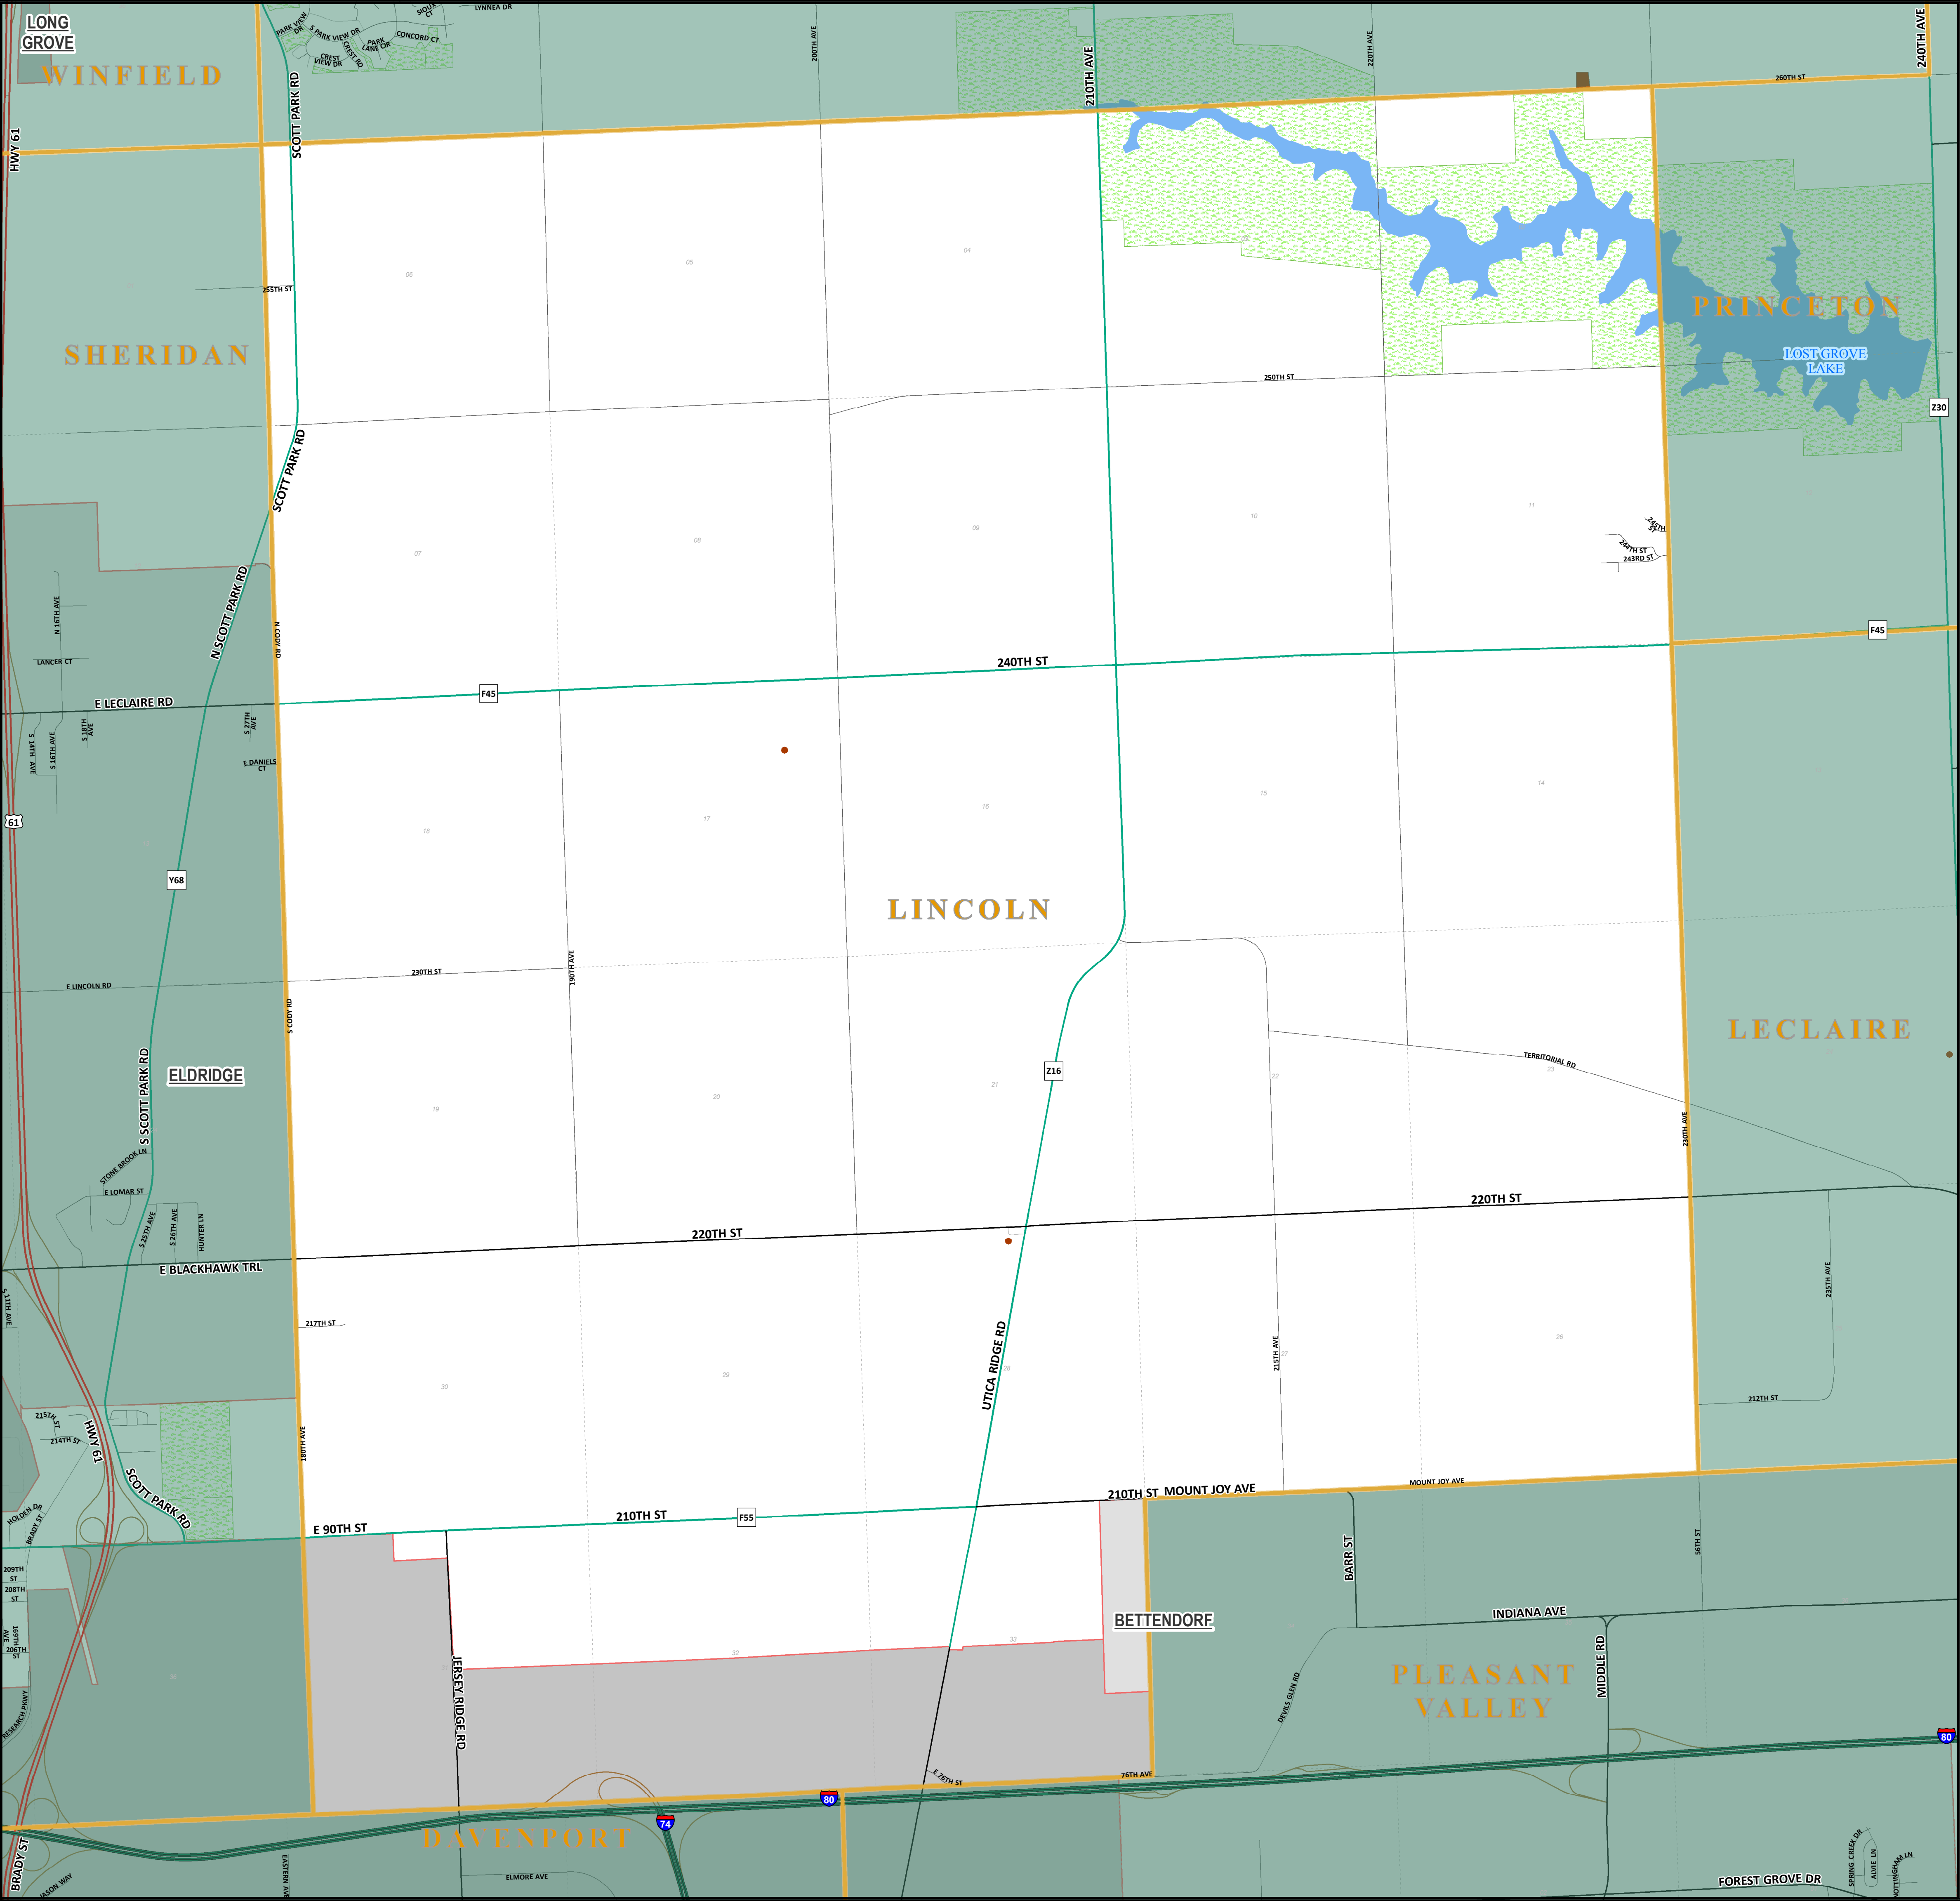

Lincoln Township

Legend

- Township Boundaries
- Airport
- Post Offices
- Libraries
- Hospitals
- Cemeteries
- Scott
- Streams
- Post Secondary Schools
- Township Boundaries
- Fire Stations
- Police Departments
- City Halls

All Roads

Road Class

- Interstate
- U.S. Highway
- State Highway
- County Route
- Major Road
- Local Road
- Ramp
- Alley/Access Road
- Bike Trail
- Cemeteries
- Scott County PLSS_LINE
- Airport
- Parks

Lincoln Township